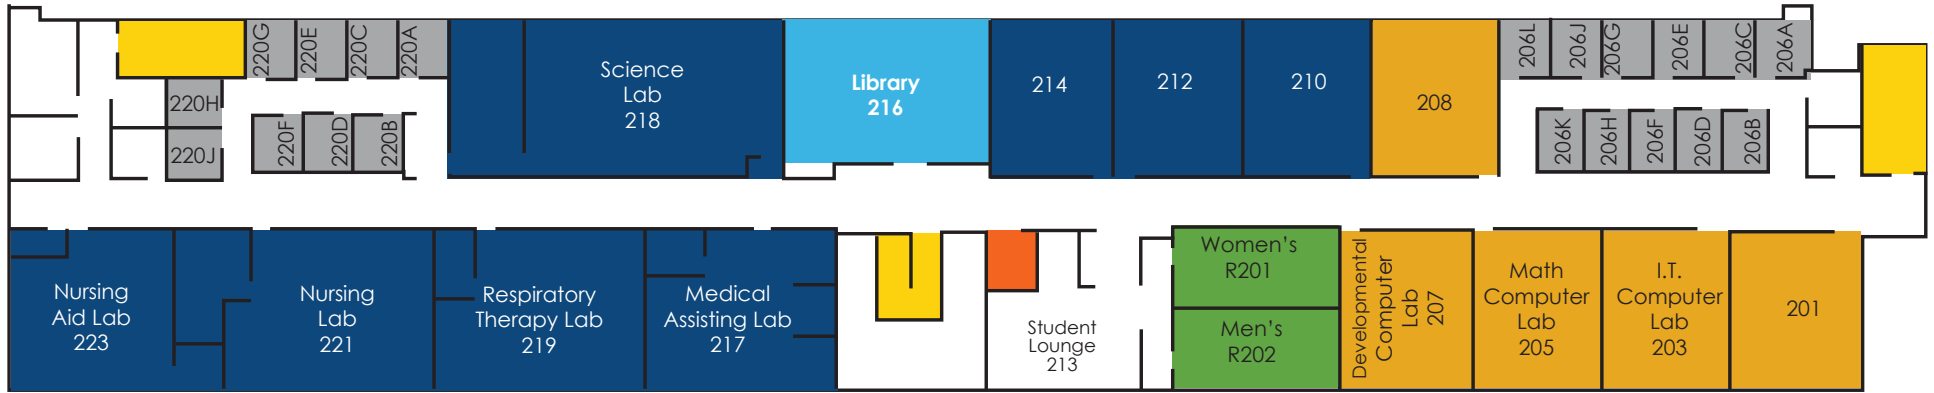

- Exits
- Stairs
- Elevator
- Restrooms
- Faculty/Staff Offices
- Classrooms
- Computer Labs
- Student Counseling
- Tutoring
- Library

Rowan Campus Map

MAYSVILLE
COMMUNITY & TECHNICAL COLLEGE

maysville.kctcs.edu

Second Floor

First Floor

Front Lobby/Entrance