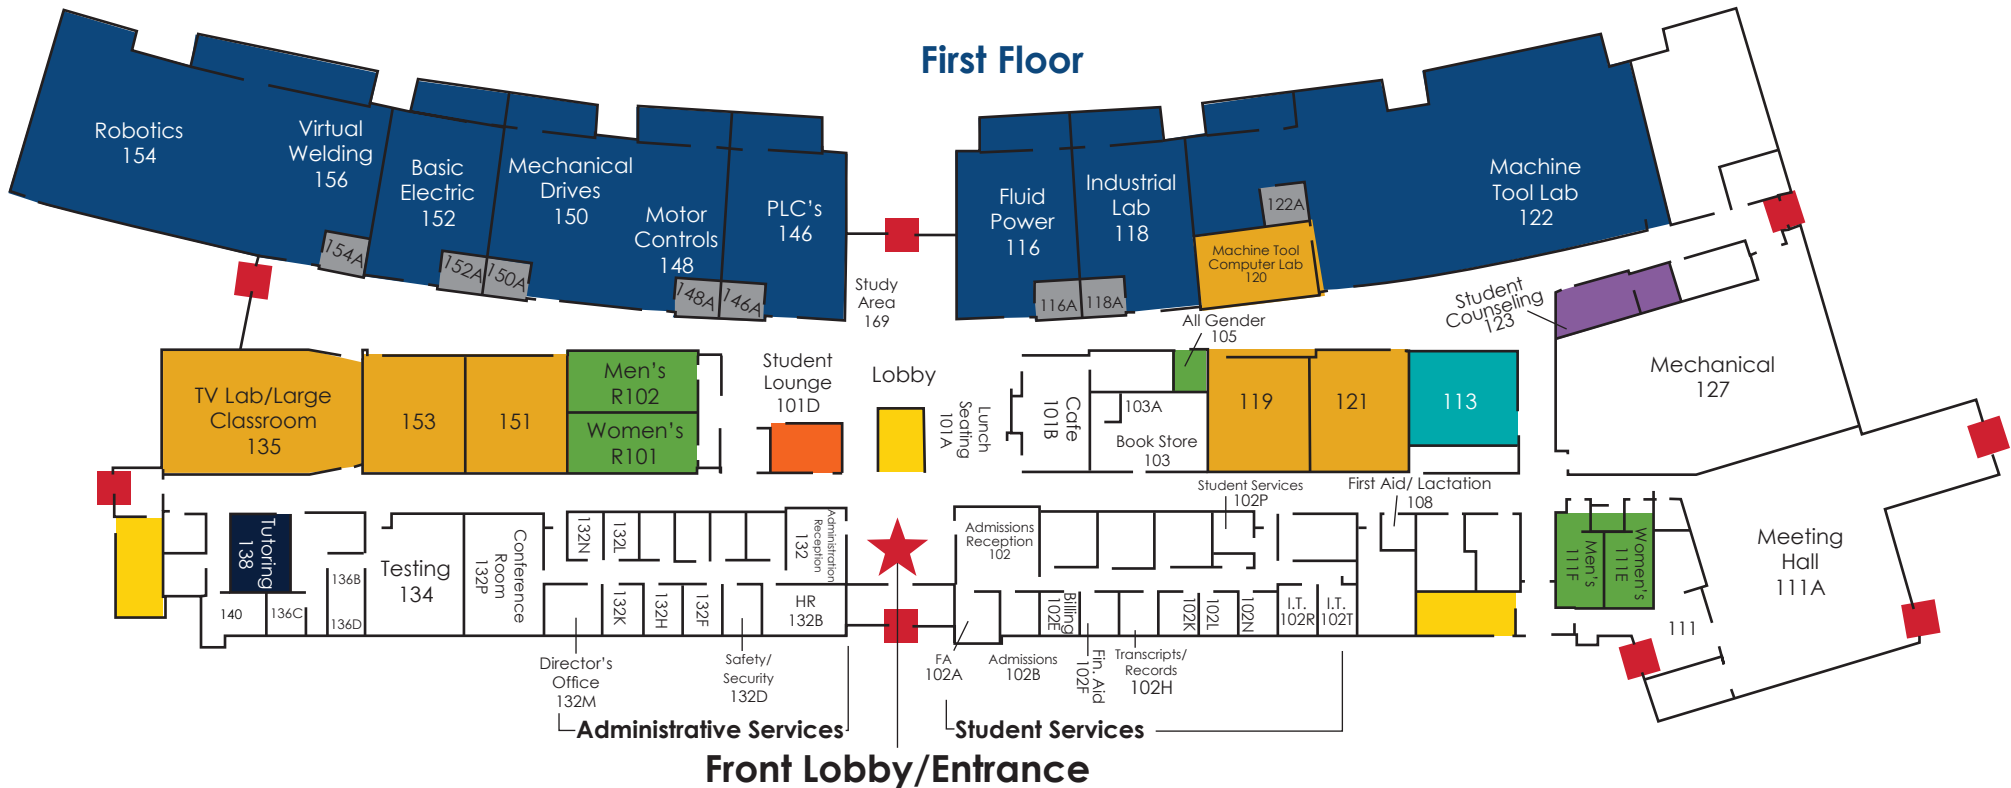

- Exits
- Stairs
- Elevator
- Restrooms
- Faculty/Staff Offices
- Classrooms
- Computer Labs
- Student Counseling
- Tutoring
- Library

Rowan Campus Map

MAYSVILLE
COMMUNITY & TECHNICAL COLLEGE

maysville.kctcs.edu

Second Floor

First Floor

Front Lobby/Entrance